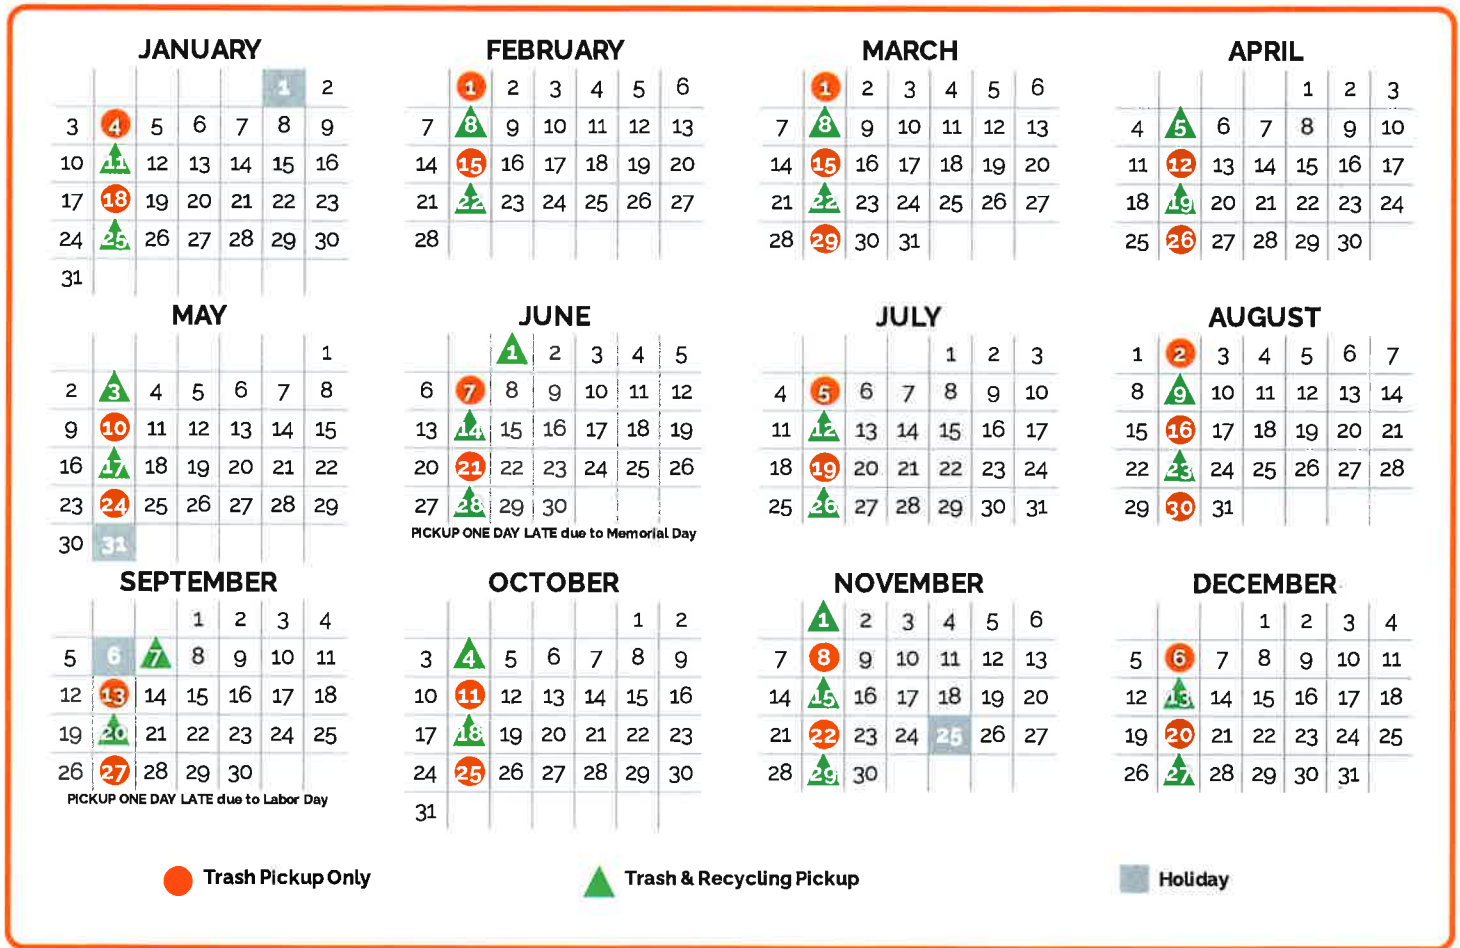

2021 HANNA CITY TRASH & RECYCLING PICKUP

We are picking up trash **EVERY MONDAY** and recyclables **EVERY OTHER MONDAY**. Your schedule is shown below.

Please have your trash and recyclables at the curb by 6:00 a.m.

Items collected at curbside are picked up in a single-stream process; it is no longer necessary to separate your recyclables for collection. All containers must be rinsed out before pickup to reduce contamination and odors. Recyclables must be placed in pre-approved containers. With our single-stream process, we do not accept glass. **All glass goes in the trash.**